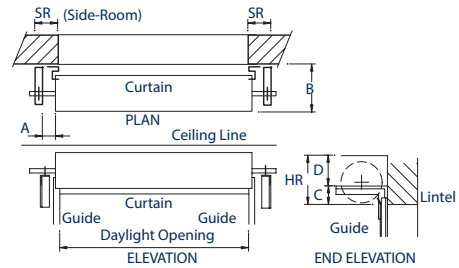

Technical Information

Gildermatic doors require an extra 20mm side clearance on the side the drive unit is required to be fitted.

SERIES A (Hand Operated)	DIMENSION PANEL (minimum sizes) mm						
	Side Room		Head Room	A	B	C	D
	Resid.A	Resid.AA					
2100 HIGH	75	100	430	25-100	500	150	280
2400 HIGH	75	100	450	25-100	540	160	290
2700 HIGH	75	100	450	25-100	540	160	290
3000 HIGH	75	100	470	25-100	560	170	300
Mini ROLL 2100 HIGH	75	-	340	25-100	420	150	190