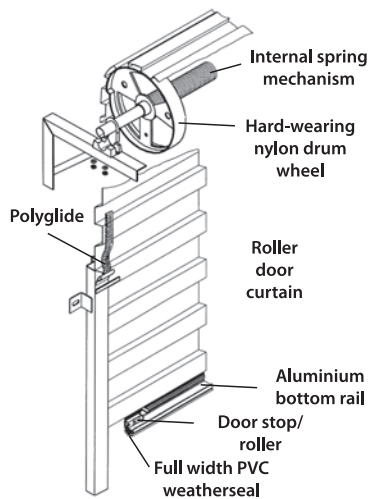

Technical Information

Gildermatic doors require an extra 20mm side clearance on the side the drive unit is required to be fitted.

SERIES A (Hand Operated)	DIMENSION PANEL (minimum sizes) mm						
	Side Room		Head Room	A	B	C	D
	Resid.A	Resid.AA					
2100 HIGH	75	100	430	25-100	500	150	280
2400 HIGH	75	100	450	25-100	540	160	290
2700 HIGH	75	100	450	25-100	540	160	290
3000 HIGH	75	100	470	25-100	560	170	300
Mini ROLL 2100 HIGH	75	-	340	25-100	420	150	190