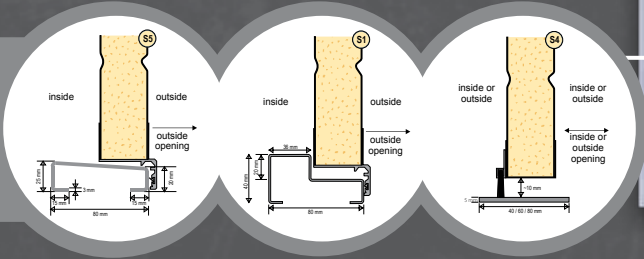

Standart S5 Sloping threshold made of zinc coated steel profile. Optional - stainless steel plated. S1 & S4 thresholds available as well.

Scratch proof energy efficient double glazing. Acrylic glass.

First door leaf can be left-hand or right-hand swing. The door split can be 1/2 : 1/2, 1/3 : 2/3 or any other reasonable proportion. Max leaf width 1.5 metre.