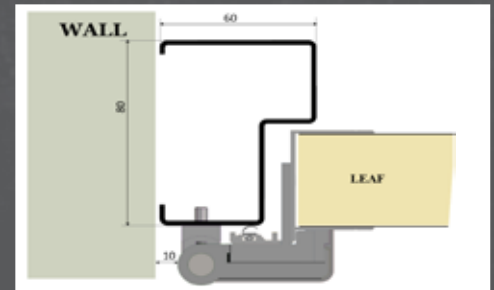

FRAME PROFILE CROSS-CUT VIEW

As standard - same colour as door. On request can be painted any colour.