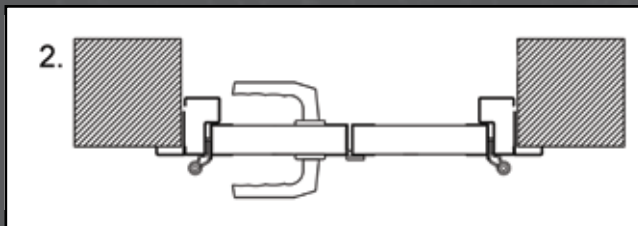

Frame & Handing options