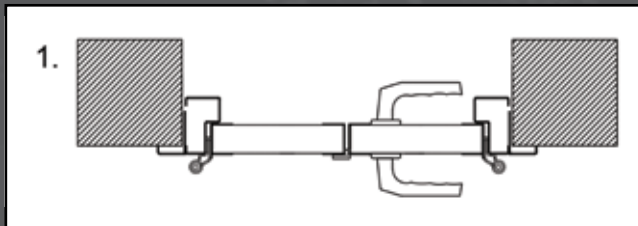

Frame & Handing options