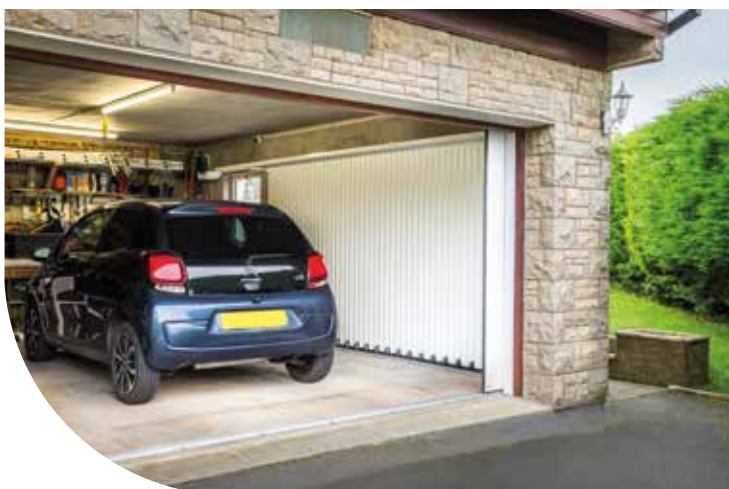

Lateral opening for easy access.

The Vertico lateral running door offers a unique and stylish solution for any garage design, making the most of your garage space and creating a design feature for your home.

The vertical design offers partial opening ensuring minimal heat-loss and provides a convenient solution for pedestrian or bicycle access. The neat design only requires a very small amount of headroom. Vertico is fitted with a motor, radio remote control and obstacle detection device offering the ultimate in convenience and safety. Vertico is installed by trained garage door specialists and offers a stylish, bespoke solution of the highest quality, perfectly made to suit your home.