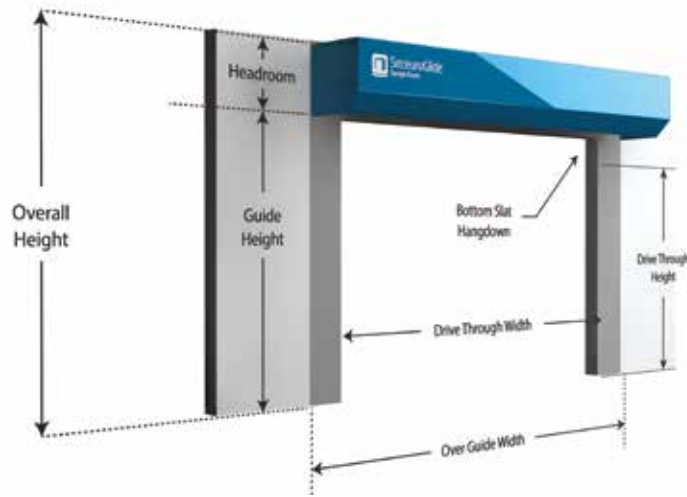

Important information.

Fitting information.

Headroom & Fitting Requirements

SeceuroGlide Original and SeceuroGlide Excel require a minimum of 300 mm headroom for doors up to 2500 mm in opening height and 350 mm headroom for doors up to 3500 mm in opening height. SeceuroGlide Manual requires a minimum headroom of 300 mm. SeceuroGlide Compact requires just 205 mm headroom for doors with an opening height up to 2150 mm.

External Doors

In applications where the door is installed externally the remote control system must be installed either inside the garage or in a waterproof box (not included). The Bottom Slat Transmitter must always be installed on the internal face of the door and is not suitable for applications where it will be exposed to weather or excessive moisture due to condensation. A higher IP rated Bottom Slat Transmitter is available at a surcharge.

Product Restrictions

SeceuroGlide Excel is not available as supply only as it must be fitted by a trained installer. SeceuroGlide Excel doors must always be internally fitted. If the coil needs to be fitted within the opening then an upgraded version of the end plate is available for a surcharge. The low level external override option is not available for SeceuroGlide Excel. All SeceuroGlide Excel doors are supplied with 90 mm guide rails. SeceuroGlide Manual can only be fitted internally and is not available with a hood or fascia.

Important information.

Extreme Weather Conditions

- High winds and high temperatures on double doors can cause increased deflection of the door. It is the installer's responsibility to ensure that the door is spaced off the wall sufficiently to allow for door movement during these extreme weather conditions.
- Darker coloured double doors that are exposed to significant direct sunlight may be susceptible to expansion which may interfere with the operation of the door.
- If a door is situated in an exposed location and subjected to very high winds and driving rain, the SeceuroGlide range does not guarantee against water ingress. As part of the product's testing for the CE marking, the product has not been tested against this and as such is classified as NPD (No Performance Declared).
- Whilst the garage door profiles are primed and coated for the external environment – any doors fitted in coastal environments may be at risk of deterioration due to the weather conditions. Ensure you keep your door clean and follow the instructions for cleaning the door in the operating and maintenance instructions.
- In the event of extreme weather conditions, the vision slats will be susceptible to water ingress and may cause the door to move in extreme gales.

Colours & Powder Coating