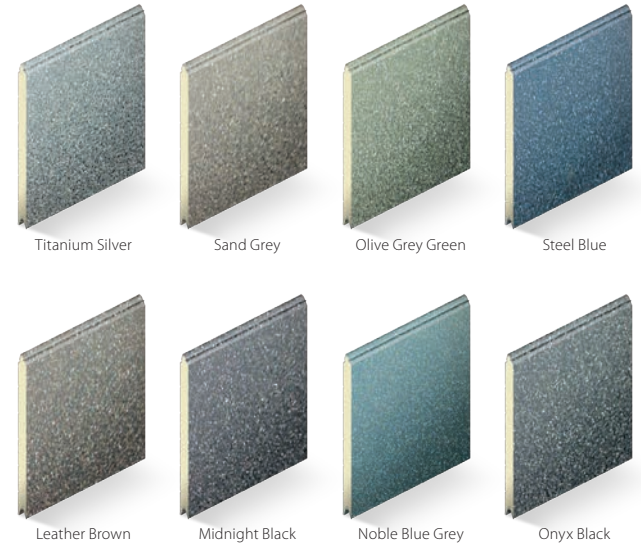

### 3 Colours

This is where you can truly create your ideal garage door. Available in any RAL colour or BS colour, SeceuroGlide Sectionals provide the opportunity to match your door to your windows, front door or even your car! Here are some of our most popular finishes, including our metallic colours.

#### Free of Charge Colours

#### Standard Colours

#### Metallic Colours

Foiled Woodgrain  
Only available in Centre Rib.

*"I never realised there would be this much choice – I'm really impressed with how bespoke my door truly is."*