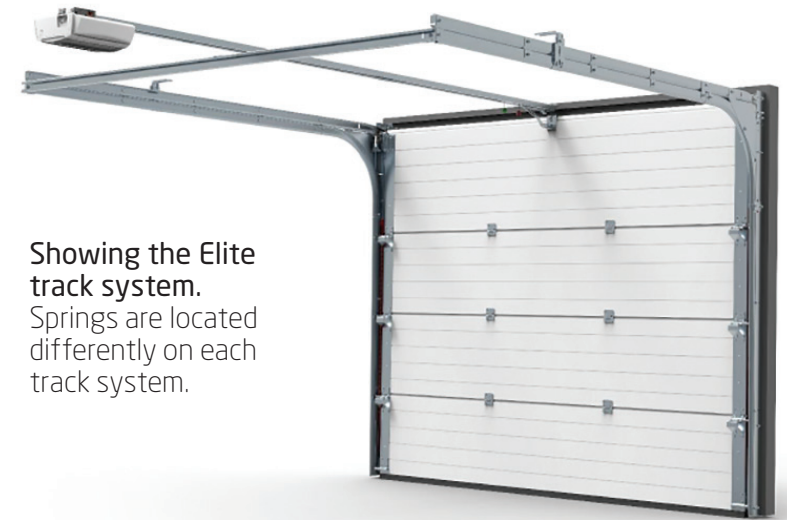

Features

- Unique track connecting system
- Reinforced bracket with pre-fitted cables and springs
- Partially tensioned springs
- Adjustable roller brackets and vertical tracks
- Just 100 mm headroom required (130 mm for electrical operation)

Dimensions	Description				
	Minimum Side Room Required	Actual Drive Through Height (manual)	Actual Drive Through Height (electric)	Minimum Head Room Required (manual)	Minimum Head Room Required (electric)
Elite	85 mm*	DOH** – 230 mm	DOH** – 20 mm	100 mm	130 mm
Plus	85 mm	DOH** – 170 mm	DOH** – 0 mm	160 mm	190 mm
Compact	85 mm	N/A	DOH** – 85 mm	N/A	90 mm

**DOH Daylight Opening Height
DOW Daylight Opening Width

SeceuroGlide | Sectional Plus
Front Mounted System

Ideal for larger garages – available in sizes up to 5000 mm wide.

The Plus has all the same running gear and tracks as the Elite but uses a front-mount torsion springing system to lift the door safely.

Features

- Anti-drop safety brakes as standard
- Reinforced anchor plates for front rollers.
- 160 mm headroom required

SeceuroGlide | Sectional Compact
Rear Mounted System

Low on headroom? Compact is the answer.

With just 90 mm of headroom required, the Compact uses a rear-mount torsion springing system, meaning it can fit into almost any garage. Small in size but big in features, the Compact has all the design benefits of the larger SeceuroGlide doors

Features

- Just 90 mm of headroom is required
- Rear-mount torsion springing system

Showing the Elite track system.
Springs are located differently on each track system.