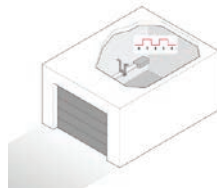

The alarm buzzer recognises a break-in attempt and outputs a loud signal tone. The warning buzzer outputs an acoustic signal as the door closes.

Relay

Buzzer

SMART PACK ●

The Output module transfers the door status (open/closed) allowing you to integrate your garage door into Smart Home systems.