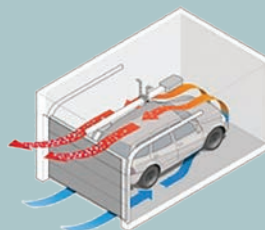

If you drive your car in wet and the humidity in the garage rises, the sensor automatically opens the door a short distance to allow fresh air in, helping prevent mould forming. When humidity levels drop, the sensor automatically closes the door.