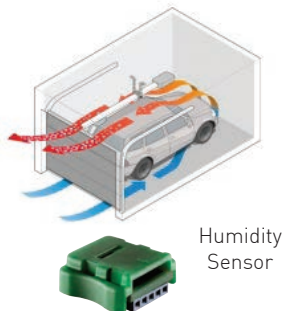

PARKING PACK 2 ●

Humidity Sensor

POWER PACK ●

A simple battery backup for power failure operation. The battery module assumes the power supply of the operator for up to 5 door cycles.

AMBIENCE PACK 1 ●

Need more light? Extra lighting strips for the control units can be combined with the motion sensor to switch on automatically as you enter. No more crashing about in the dark!