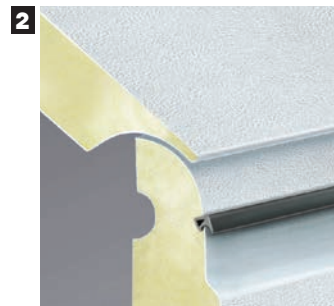

WEATHER PROTECTION

Bottom, side, top and inter-panel weather protection keeps out the elements and lowers energy use.