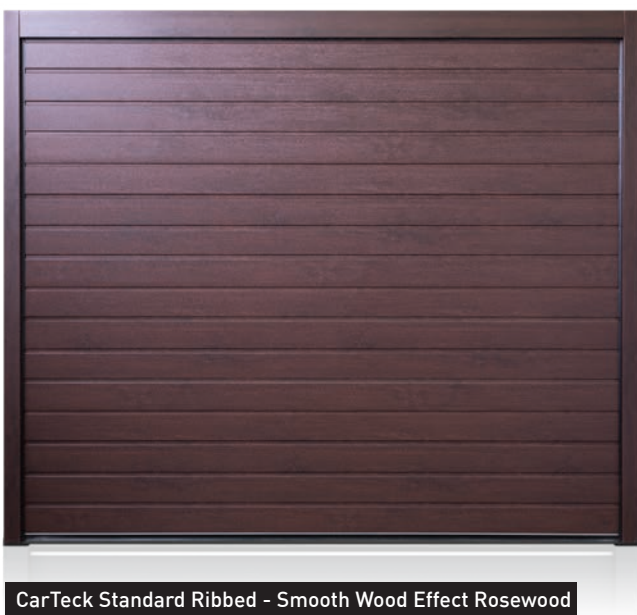

Colours

☐	☐	☐	☐
Flame Red RAL 3000	Fir Green RAL 6009	Moss Green RAL 6005	Sepia Brown RAL 8014
☐	☐	☐	☐
Window Grey RAL 7040	Anthracite Grey RAL 7016	White Aluminium RAL 9006	Cream RAL 9001
☐	☐	☐	☐
Quartz Grey RAL 7039	Light Grey RAL 7035	Grey Aluminium RAL 9007	Jet Black RAL 9005
☐	☐	☐	☐
White RAL 9016	Umbra Grey RAL 7022	Steel Blue RAL 5011	TT703 satin metallic grey with micaceous iron ore particles
☐	☐	☐	☐
Anthracite Textured RAL 7016	Ice Crystal Grey Aluminium		

Doors can also be coloured to any RAL shade.

Wood effects

See page 36

Golden Oak ☐	Rosewood ☐	Night oak ☐

CarTeck Standard Ribbed - Smooth Wood Effect Rosewood

Windows

Rectangle 1 ☐	Rectangle 2 ☐
Multiple Mullion ☐	Rhombus Mullion ☐
Square 1 (also in stainless steel) ☐	Rectangle 3 ☐
Cross Mullion ☐	Aluminium light strip ☐
Square 2 (also in stainless steel) ☐	Round glazing (also in polycarbonate) ☐

Automation

Ambience pack 1 ☐	Parking pack 1 ☐
Ambience pack 2 ☐	Parking pack 2 ☐
Ambience pack 3 ☐	Smart Pack ☐
Security pack 1 ☐	Access pack 1 ☐
Security pack 2 ☐	Access pack 2 ☐
Power Pack ☐	Pearl Vibe ☐
Safety Pack ☐	

For pack details see page 12-13