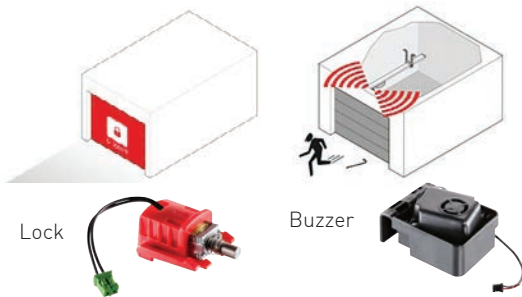

KEY

AVAILABLE FOR:
 DRIVE / DRIVE PRO 500 ○
 DRIVE / DRIVE PRO 600 ●

Harmony in motion

SMART SOLUTIONS

CONTROL, SO CLEVER..

SECURITY PACK 1 ●

A magnetic motor lock that mechanically locks the motor in any position (even with ventilation function) up to an attack force of 300 kg, increasing the existing security.

The alarm buzzer recognises a break-in attempt and outputs a loud signal tone. The warning buzzer outputs an acoustic signal as the door closes.

Lock

Buzzer

SECURITY PACK 2 ○

A relay that allows control of other garage or garden / security lighting.

The alarm buzzer recognises a break-in attempt and outputs a loud signal tone. The warning buzzer outputs an acoustic signal as the door closes.

Relay

Buzzer

SMART PACK ●

The Output module transfers the door status (open/closed) allowing you to integrate your garage door into Smart Home systems.