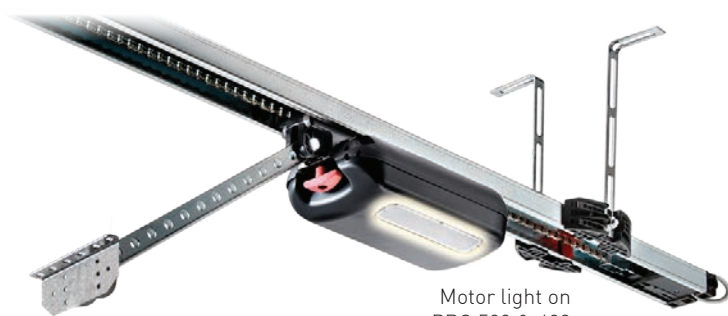

Motor light on PRO 500 & 600

	POWER	TRANSMITTERS	SPEED	LIGHTING	OPTIONS
DRIVE PRO 500	500Nm	2 x Pearl Twin	180mm/sec ▶▶▶	1 x 3 LED Motor Light	Selected option packs see pg. 12-13
DRIVE PRO 600	600Nm	2 x Pearl	240mm/sec ▶▶▶▶▶	1 x 6 LED Motor Light	All option packs see pg. 12-13

PEARL TWIN

The Pearl Twin transmitter has twin buttons that can be configured for two functions such as open and close and turn on the light.

PEARL

The Pearl transmitter has four buttons that can be configured to suit your requirements - open and close, turn on the light, operate a second door and so on.