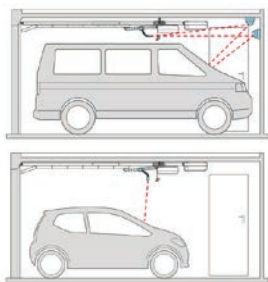

COMPLEMENTARY

CarTeck DRIVE⁺

Our function packs place you in control. Clever technology takes the guess work out of parking, keeps your garage dry, lights your way and keeps you moving even if power fails.

PARKING PACKS

A laser sensor to guide you to the perfect parking point combines with a humidity sensor. If you drive your car in wet and the humidity in the garage rises, the sensor automatically opens the door a short distance to allow fresh air in, helping prevent mould forming. When humidity levels drop, the sensor automatically closes the door.

PARKING PACK 1 ●

Laser & reflector