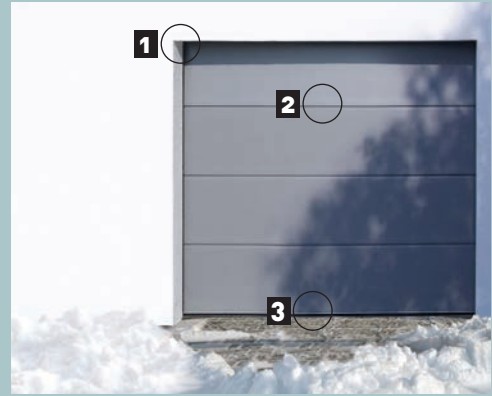

TECKENTRUP
DOOR SOLUTIONS

HEAVY WEATHER? WARM, DRY & FEWER DRAUGHTS!

WARM, DRY & FEWER DRAUGHTS

Garages can be dust blown, cold, draughty and damp places. CarTeck Automatic is designed to bring your garage back into your home.