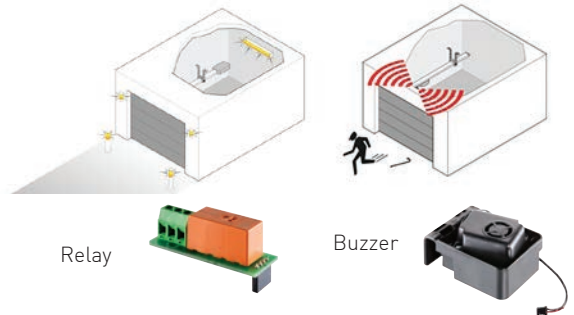

The alarm buzzer recognises a break-in attempt and outputs a loud signal tone. The warning buzzer outputs an acoustic signal as the door closes.

Lock

Buzzer

SECURITY PACK 2 ○

A relay that allows control of other garage or garden / security lighting.

The alarm buzzer recognises a break-in attempt and outputs a loud signal tone. The warning buzzer outputs an acoustic signal as the door closes.

Relay

Buzzer

SMART PACK ●

The Output module transfers the door status (open/closed) allowing you to integrate your garage door into Smart Home systems.