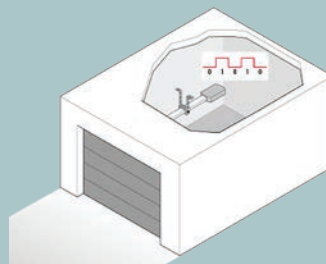

CarTeck Centre Ribbed Wood Effect - Golden Oak

Harmony in motion

SMART

SOLUTIONS

Problem:

Out and about and can't remember if you left the garage door open?

SOLUTION! "SMART PACK":

The Output module transfers the door status (open/closed) allowing you to integrate your garage door into Smart Home systems.