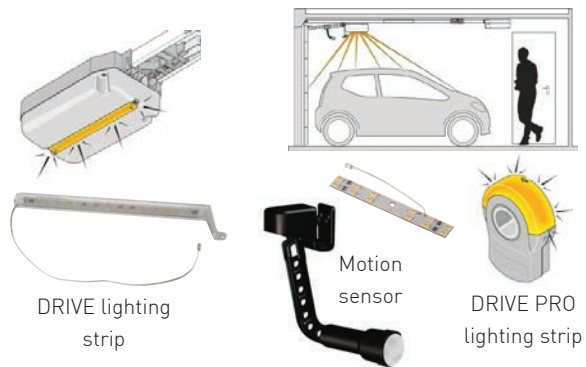

PARKING PACKS

A laser sensor to guide you to the perfect parking point combines with a humidity sensor. If you drive your car in wet and the humidity in the garage rises, the sensor automatically opens the door a short distance to allow fresh air in, helping prevent mould forming. When humidity levels drop, the sensor automatically closes the door.

PARKING PACK 1 ●

Laser & reflector

PARKING PACK 2 ●

Humidity Sensor

POWER PACK ●

A simple battery backup for power failure operation. The battery module assumes the power supply of the operator for up to 5 door cycles.

Battery

AMBIENCE PACK 1 ●

Need more light? Extra lighting strips for the control units can be combined with the motion sensor to switch on automatically as you enter. No more crashing about in the dark!